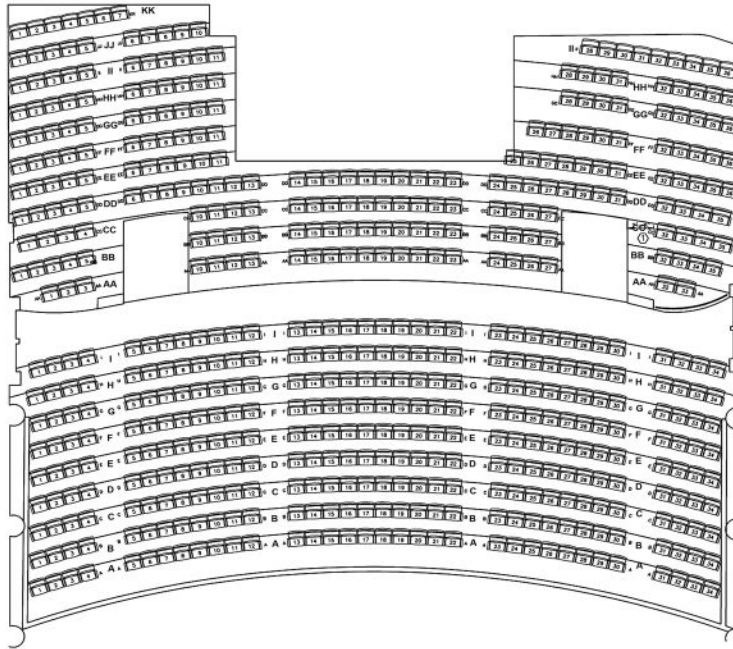

The Egyptian Theatre DeKalb, Illinois

Stage

MAIN FLOOR

ACCESSORY LEVEL

CLUB LEVEL