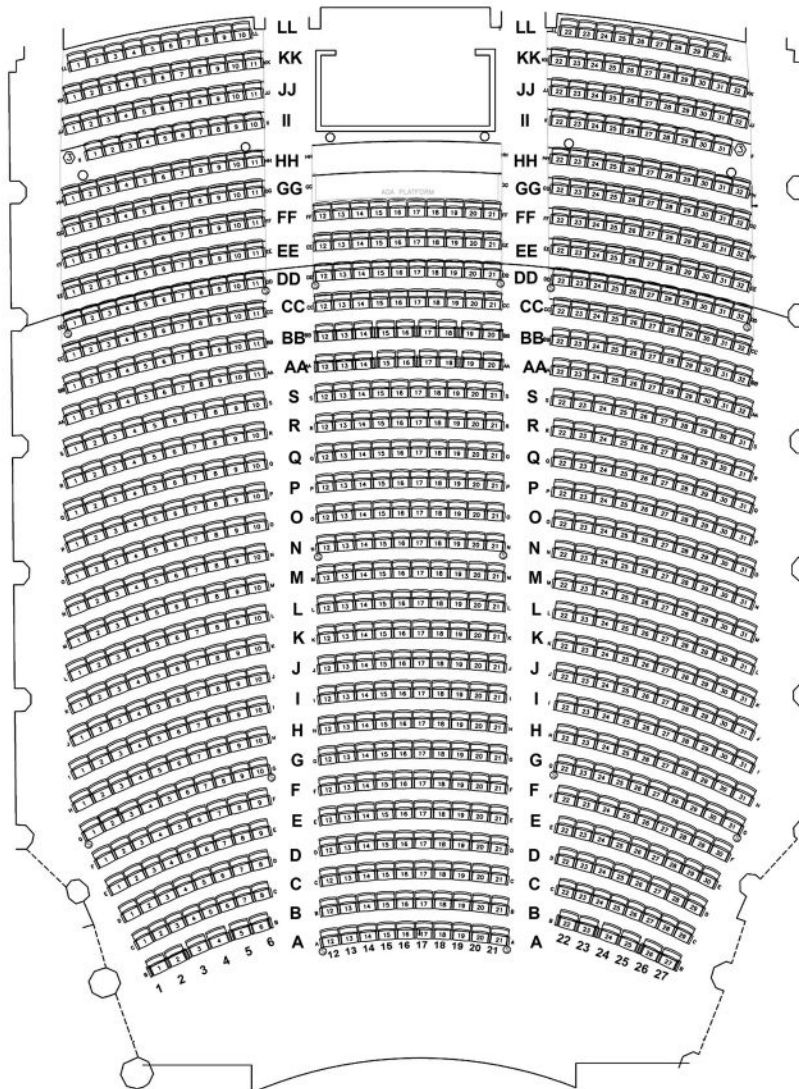

The Egyptian Theatre DeKalb, Illinois

Stage

MAIN FLOOR

ACCESSORY LEVEL

CLUB LEVEL